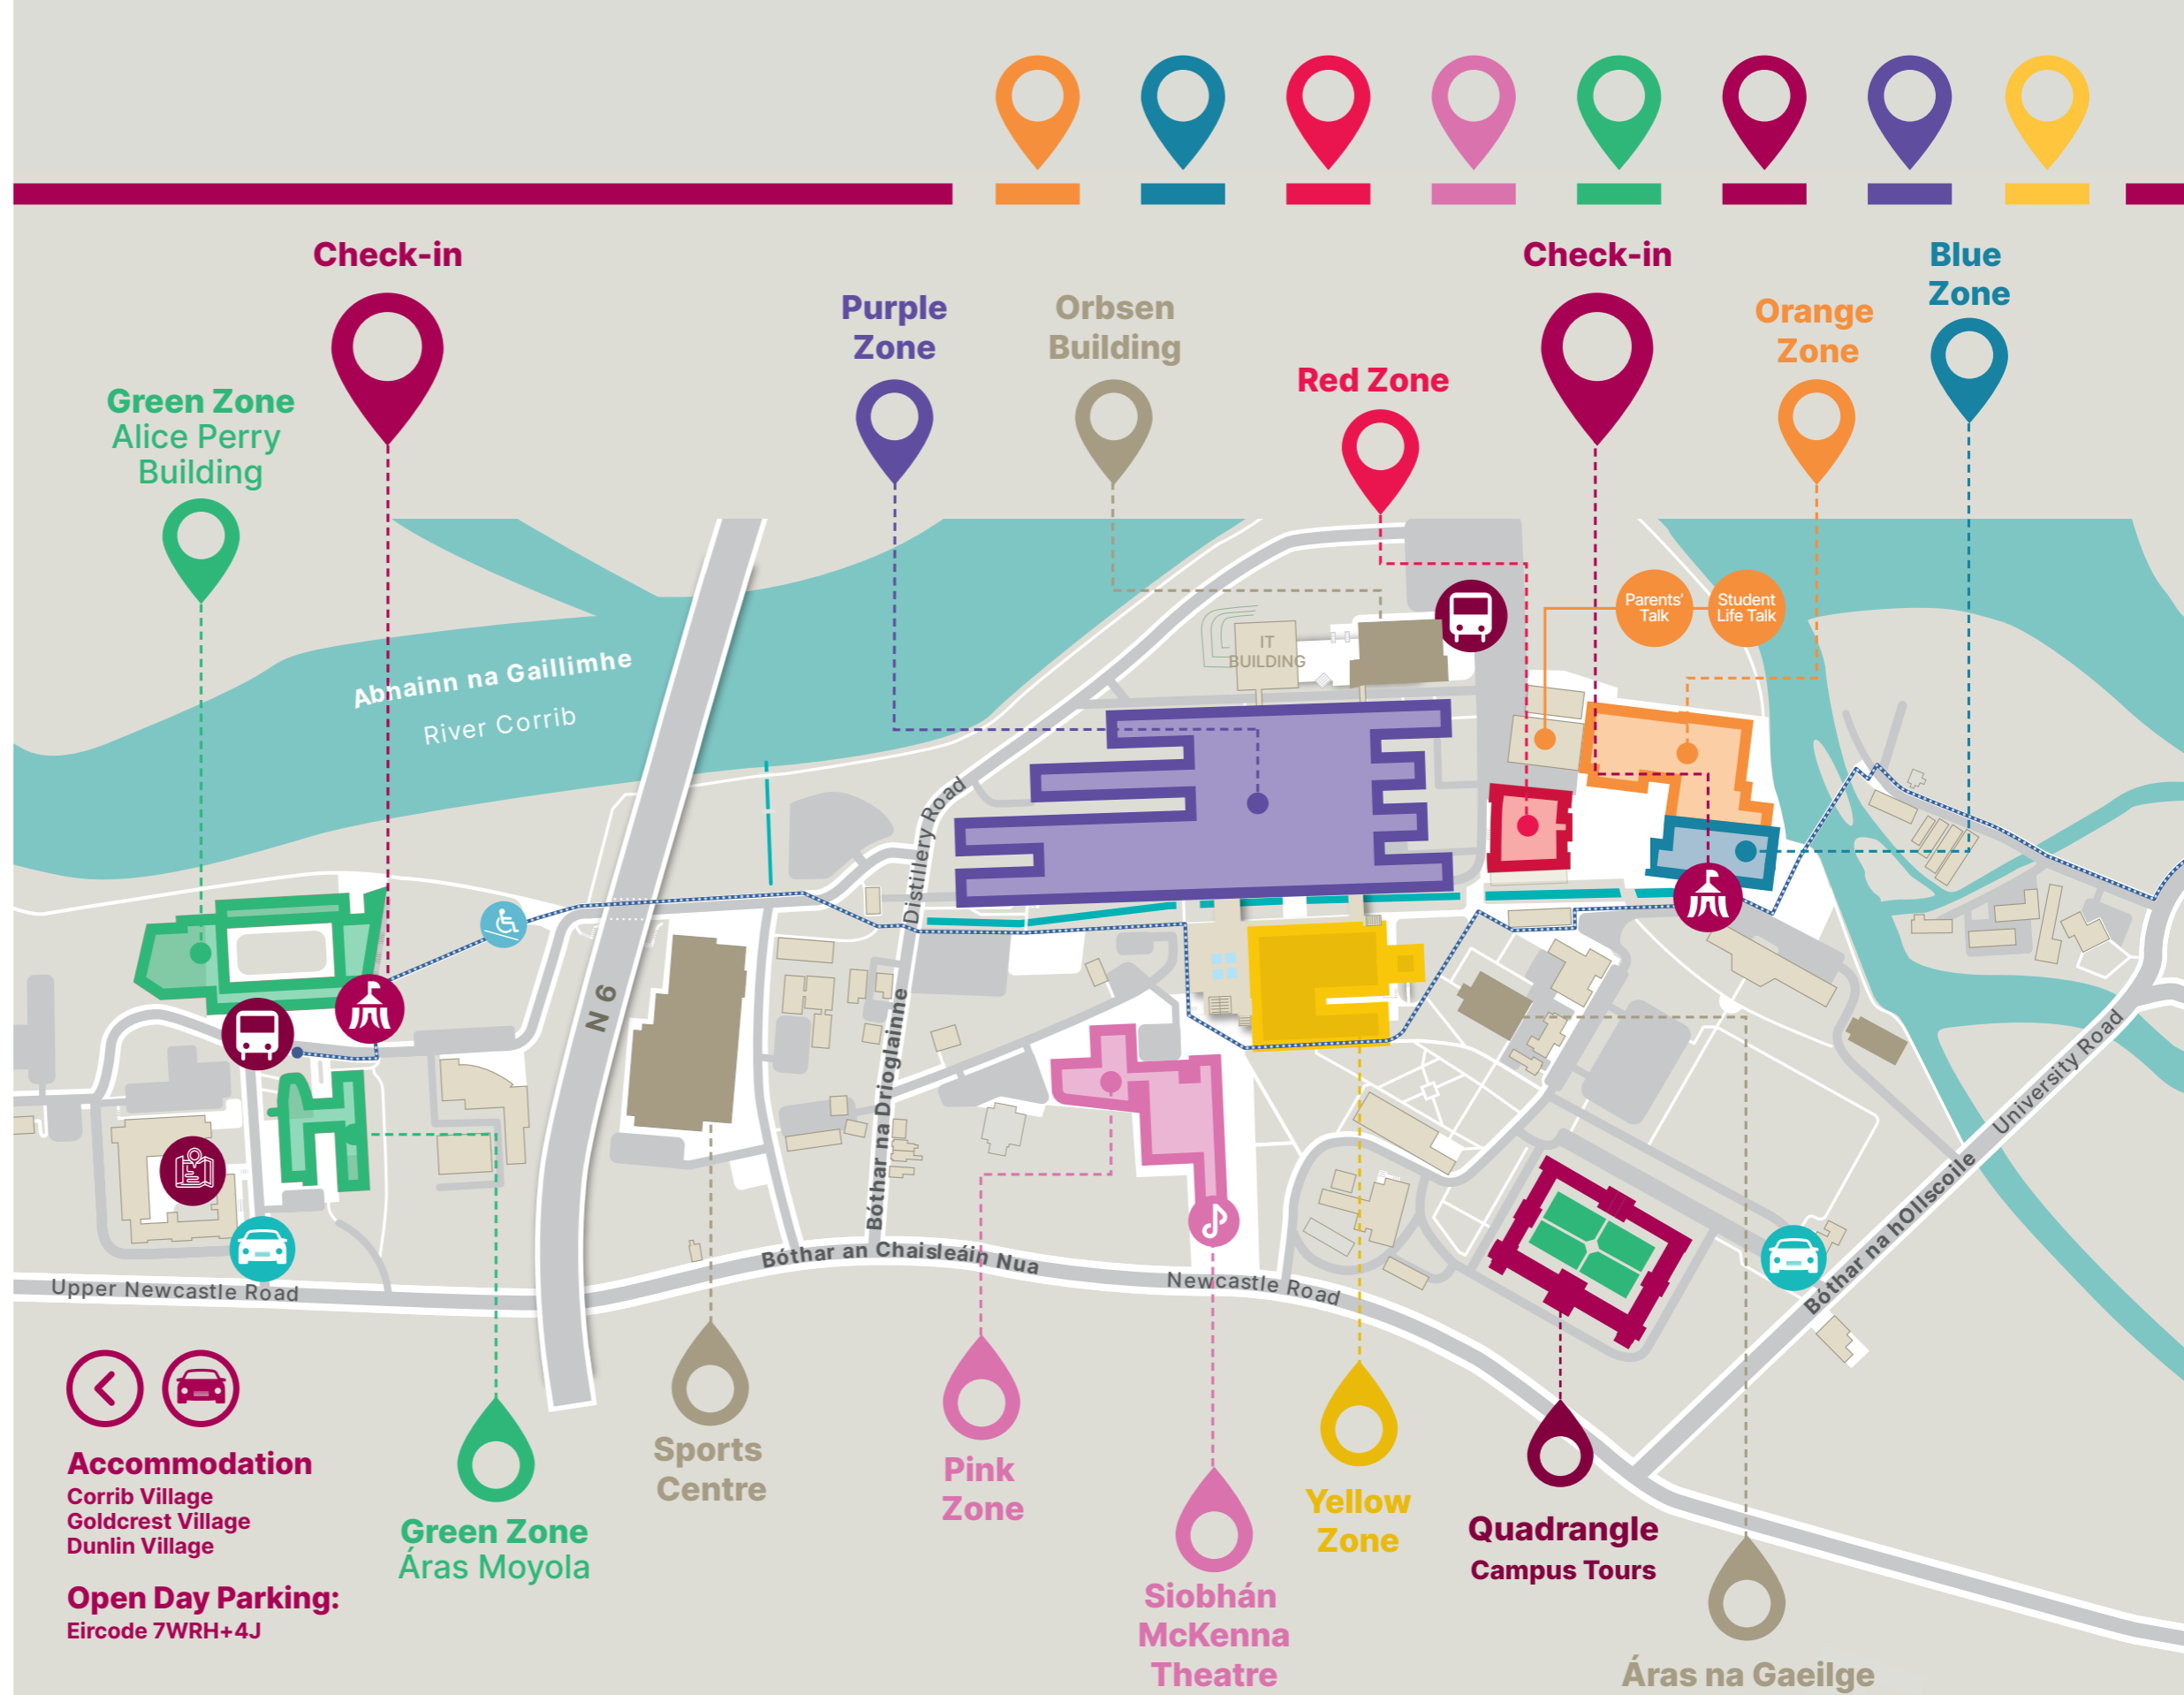

- Arts
- Shannon College of Hotel Management

- Engineering
- Health Sciences
- Nursing & Midwifery

- Medicine

- Access Talks

- Check-in tents

- Accessible Route

- Accommodation Shuttle Bus

- Moot Courtroom Tours

Accommodation
Corrib Village
Goldcrest Village
Dunlin Village

Open Day Parking:
Eircode 7WRH+4J

Green Zone
Áras Moyola

Sports Centre

Pink Zone

Siobhán McKenna Theatre

Yellow Zone

Quadrangle
Campus Tours

Áras na Gaeilge

Parking

Parking information is available on the Open Day website.
www.universityofgalway.ie/opendays

Shuttle Buses

Shuttle buses will depart from outside the Orbsen Building (Look for the bus symbol on the map) for Nursing and Health Sciences talks (Green Zone – Áras Moyola on map) and Engineering Talks (Green Zone – Alice Perry Building on map). The bus will also drop and collect from Dangan Park and Ride facility. Buses run every 30 minutes.

Restaurants

Scan the QR Code opposite for dining options.