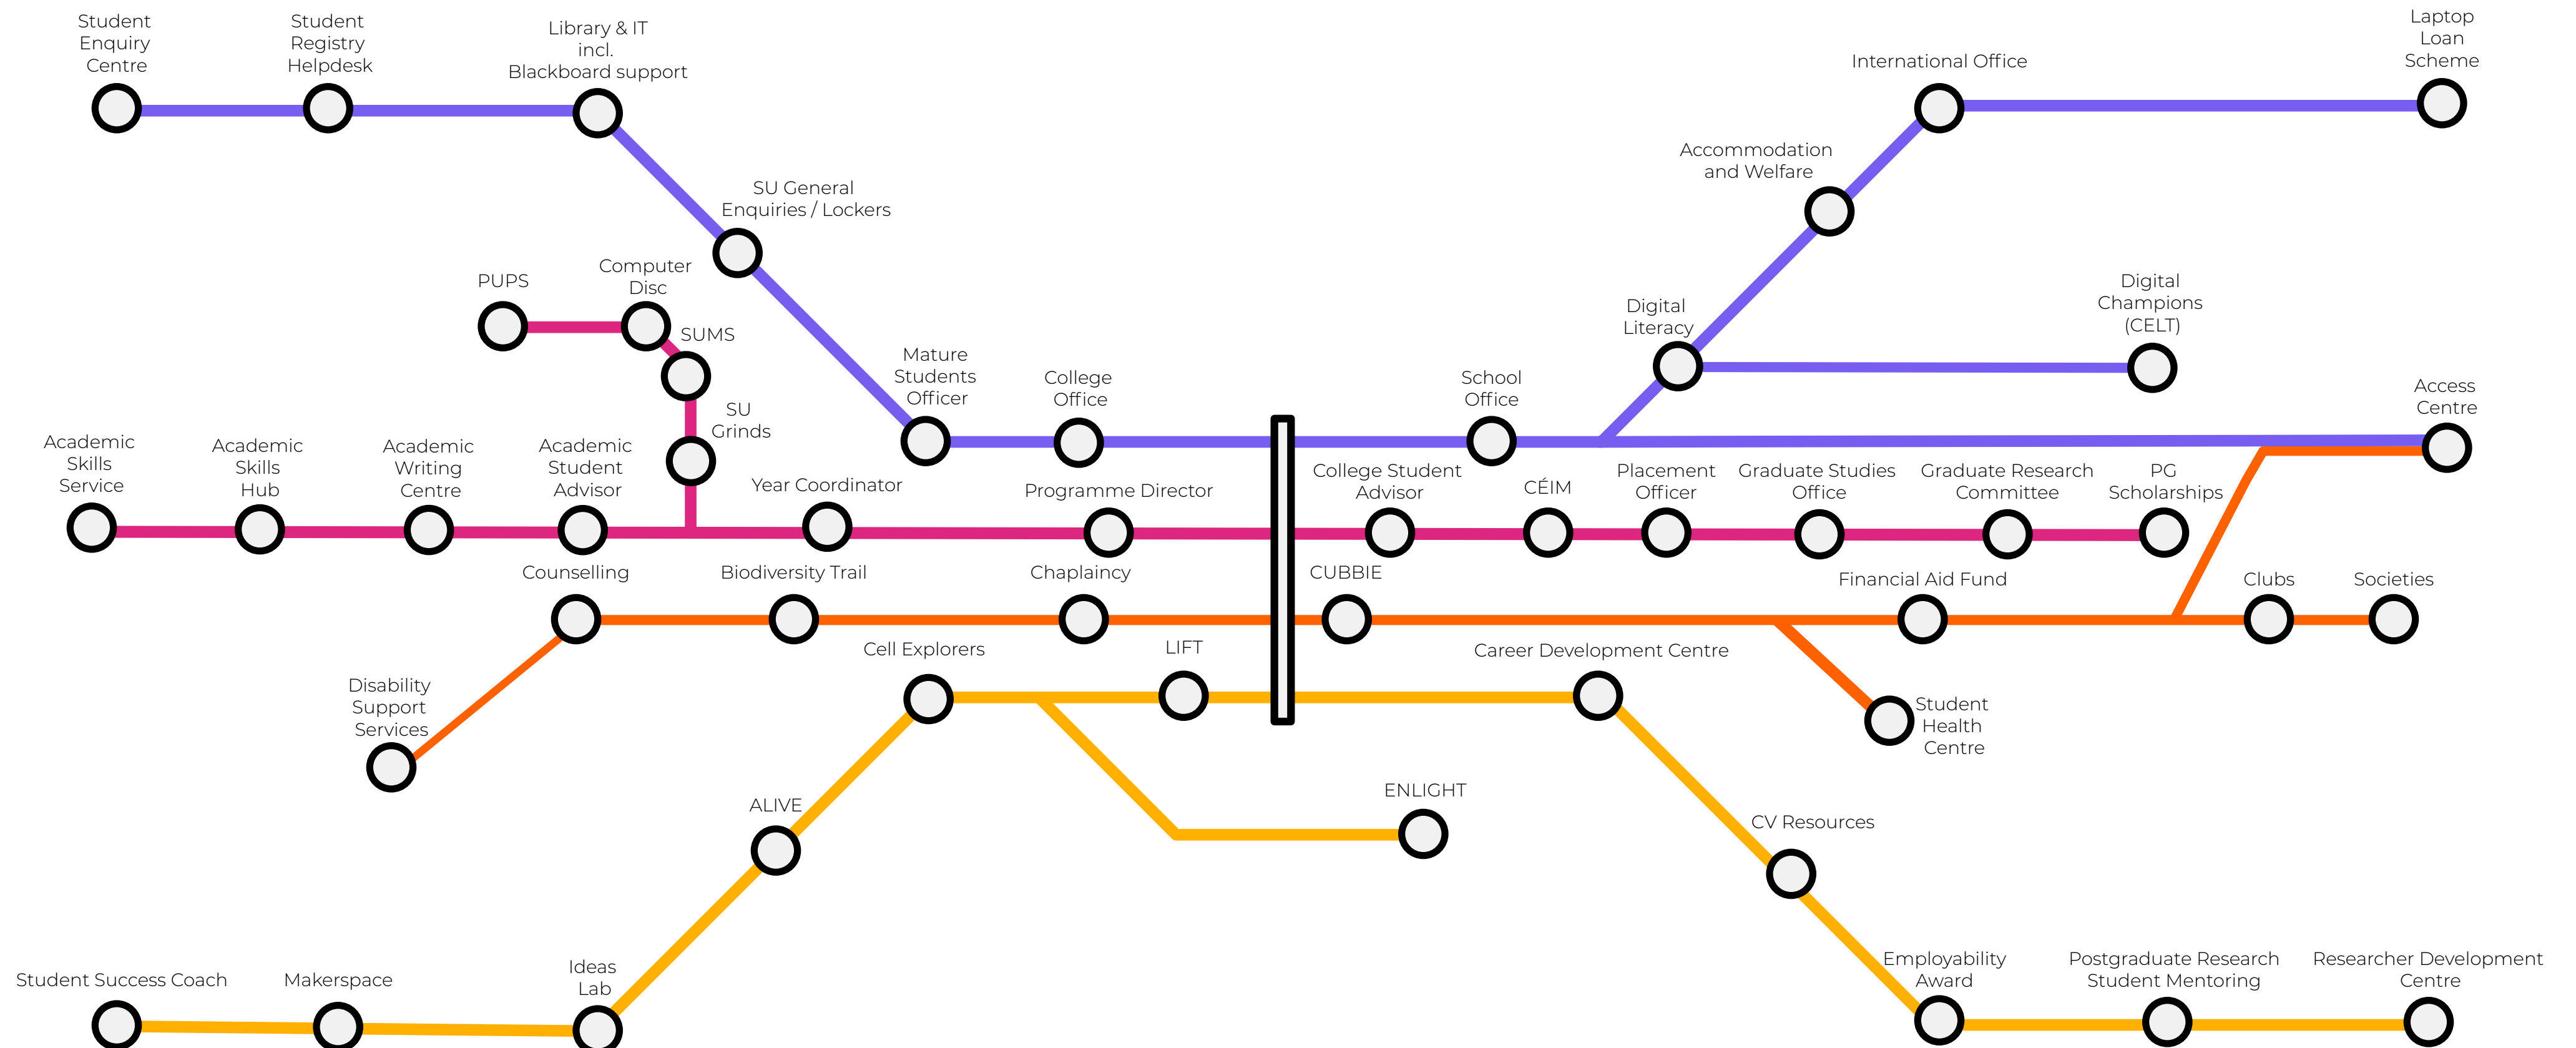

Student Support Map

College of Science and Engineering

1

2

3

4

Key to Lines

- 1 Line 1 - Info & Digital Supports
- 2 Line 2 - Academic Supports
- 3 Line 3 - Health & Wellbeing
- 4 Line 4 - Lifelong Supports

Campus Map

Acronyms

- CÉIM - Peer Support for First Years
- PUPS - Physics Undergraduate Problem Solving Sessions
- SUMS - Support for Undergraduate Mathematics and Statistics
- ALIVE - Student Volunteering Programme
- DISC - Computer Programming Drop-in Support
- CUBBIE - Wheelchair Accessible, Multi-Sensory, Safe Space
- LIFT - Leading Ireland's Future Together Leadership Programme

OLLSCOIL NA
GAILLIMHÉ
UNIVERSITY
OF GALWAY